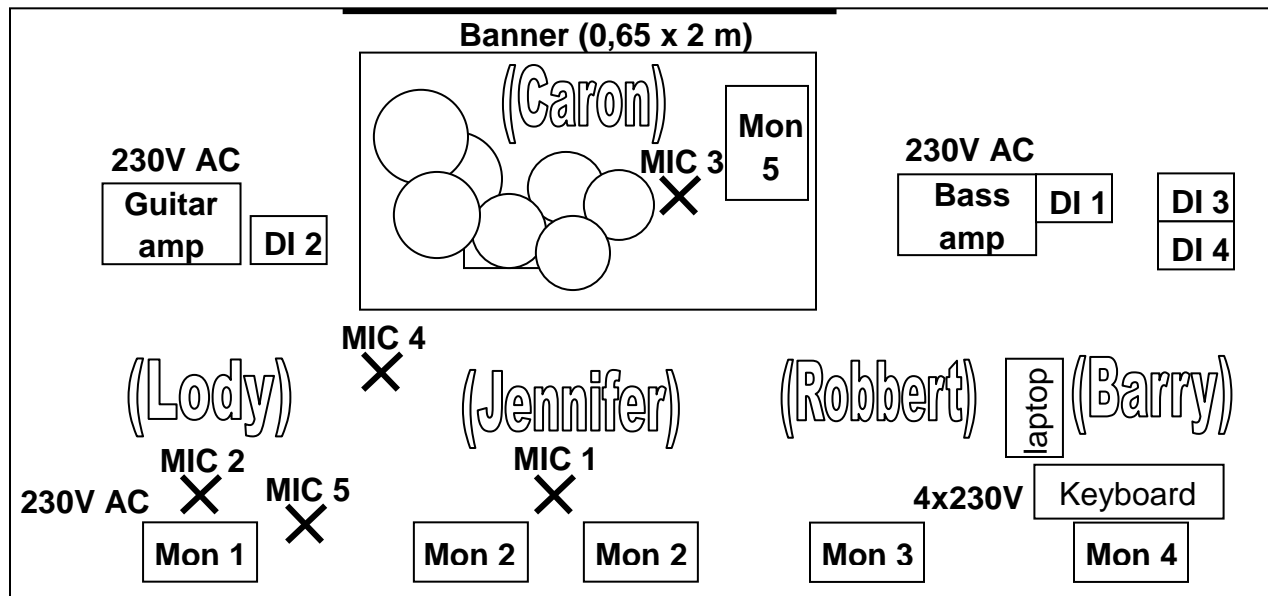

## Stageplan

## Channel list

Chn	Input	Mic/line/di	Comments
1	Kick	Beta 52	
2	Snare	57	
3	Hi-hat	184 / 451	
4	Tom 1	604	
5	Tom 2	604	
6	Tom 3	604	
7	Floor tom	604	
8	Overhead left	184	
9	Overhead right	184	
10	Bass	DI	[DI 1]
11	Guitar (electric)	609 / 57	
12	Guitar (acoustic)	DI	[DI 2]
13	Keyboard L	DI	[DI 3] kan eventueel direct
14	Keyboard R	DI	[DI 4] kan eventueel direct
15	Vocal (lead)	58 (own)	[mic 1]
16	Vocal (guitar)	58	[mic 2]
17	Vocal (drum)	58	[mic 3]
18	Vocal (phone)	58 (own)	[mic 4]
19	Djembe/Didge	57	[mic 5]
---	Talkback		Feed to all monitors